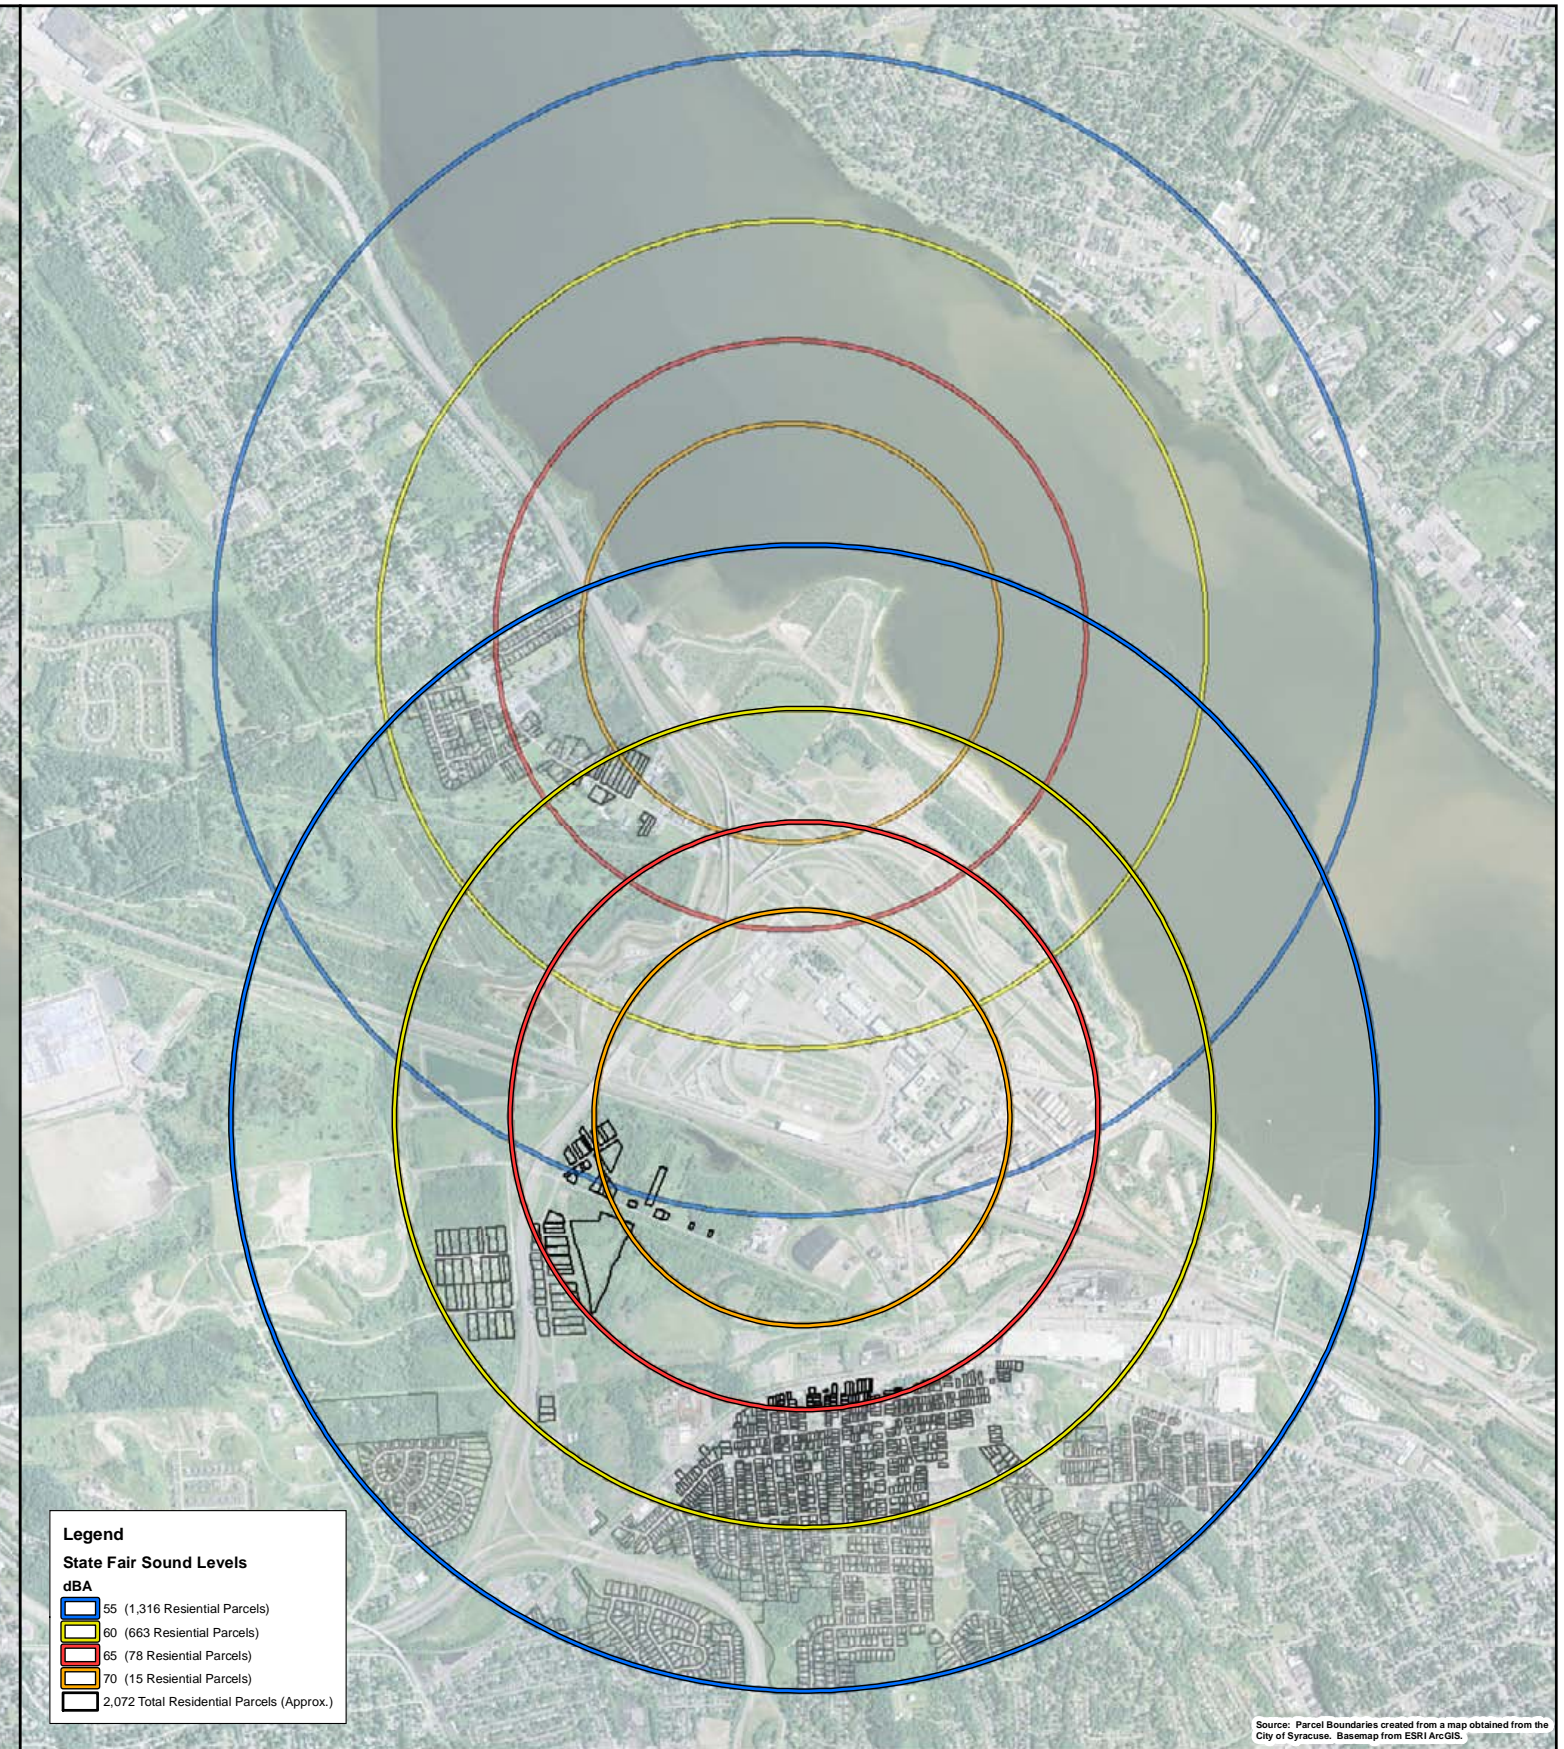

ONONDAGA COUNTY LAKEVIEW AMPHITHEATER
FINAL ENVIRONMENTAL IMPACT STATEMENT

October 9, 2014

FIGURE 4: RESIDENTIAL PARCEL OVERLAY