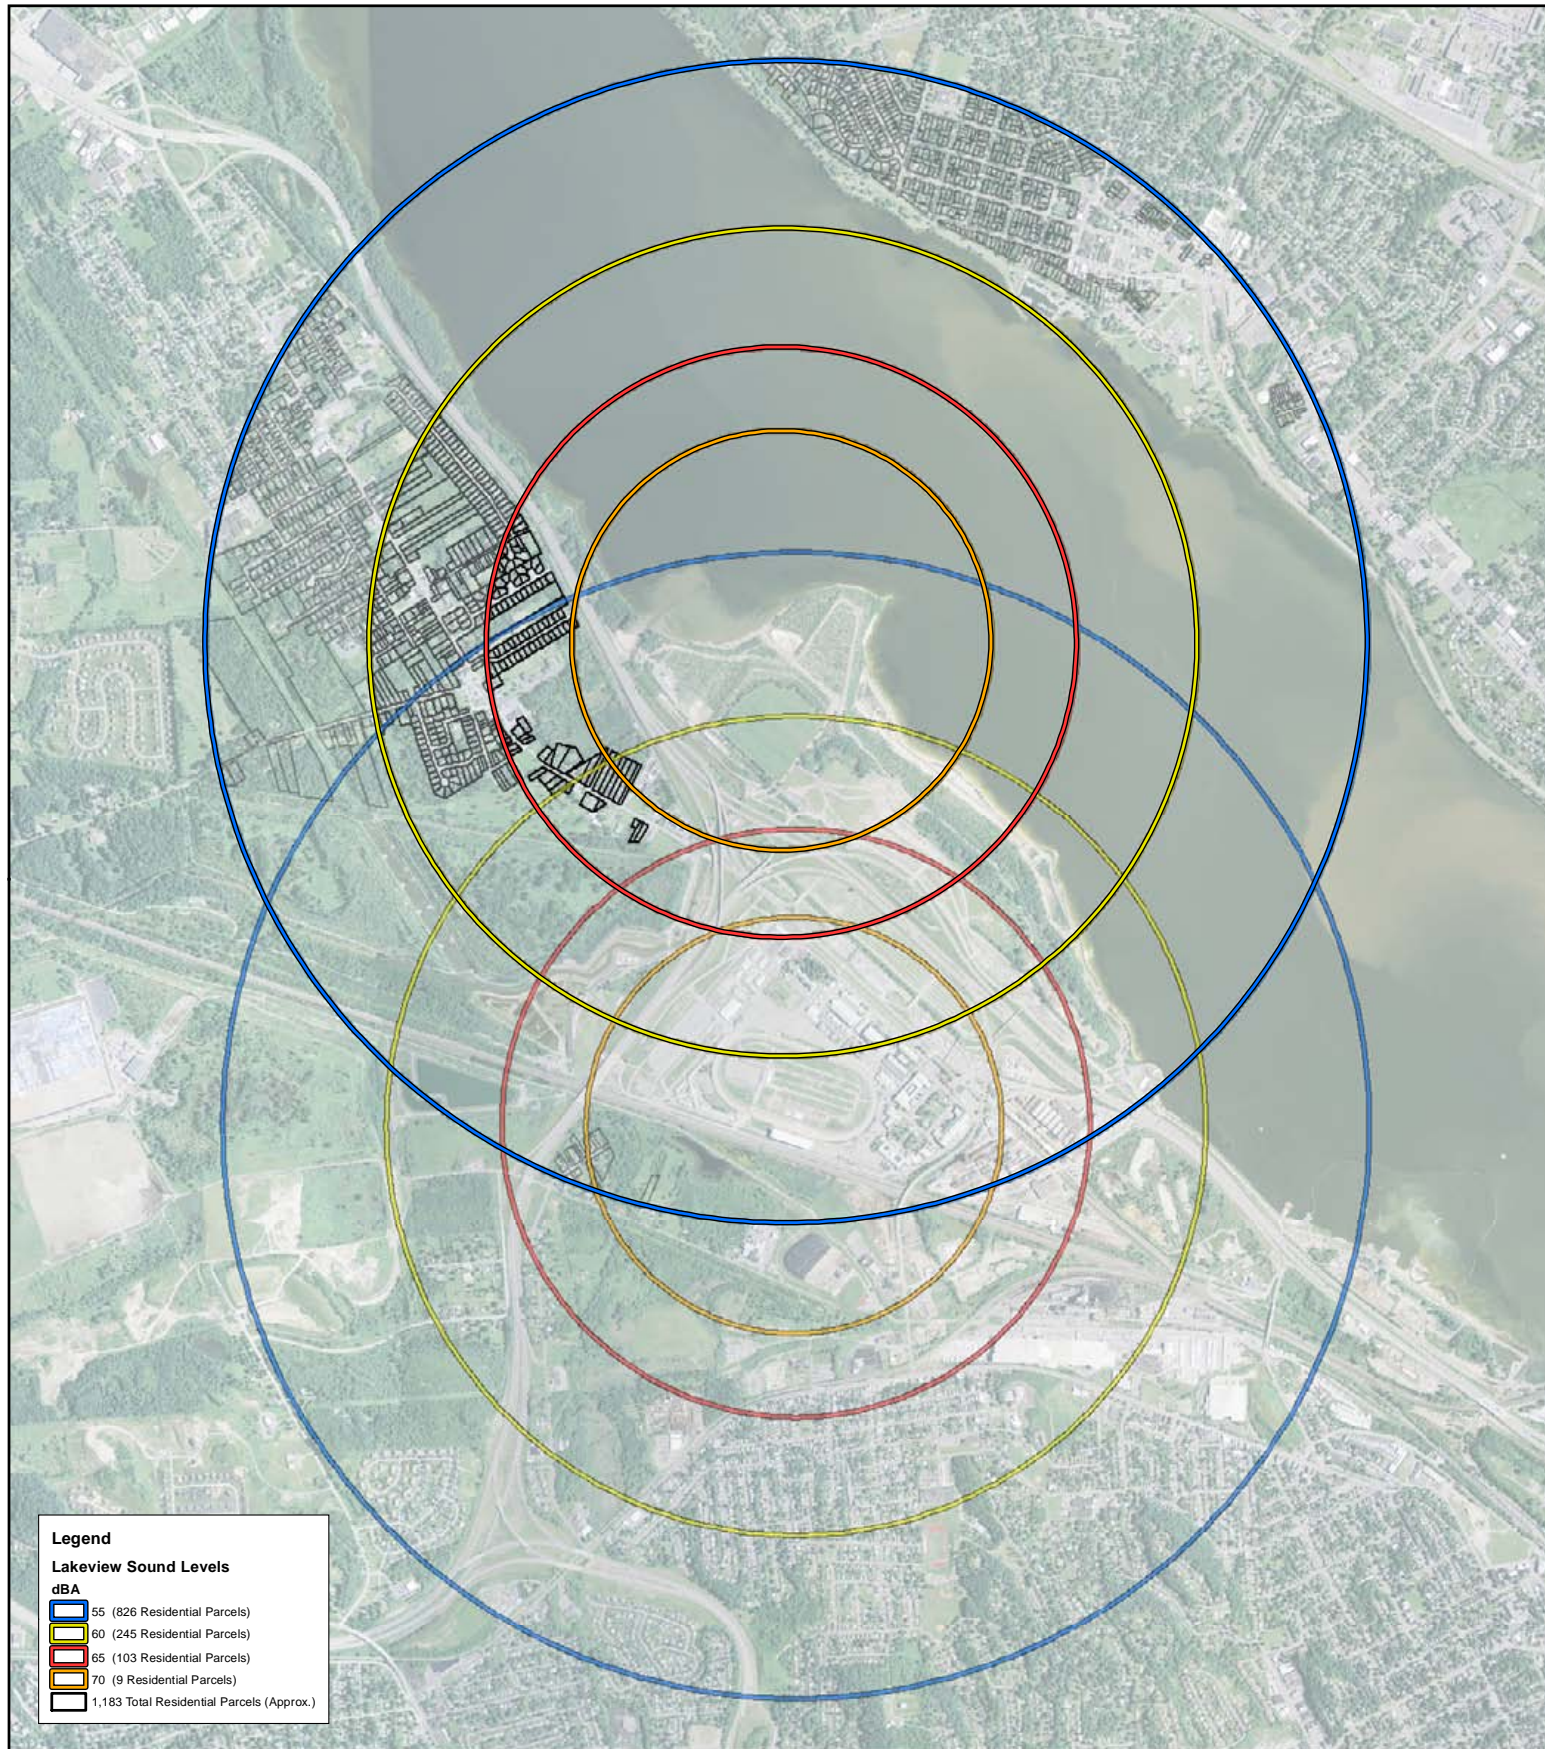

ONONDAGA COUNTY LAKEVIEW AMPHITHEATER
FINAL ENVIRONMENTAL IMPACT STATEMENT

October 9, 2014

FIGURE 4: RESIDENTIAL PARCEL OVERLAY